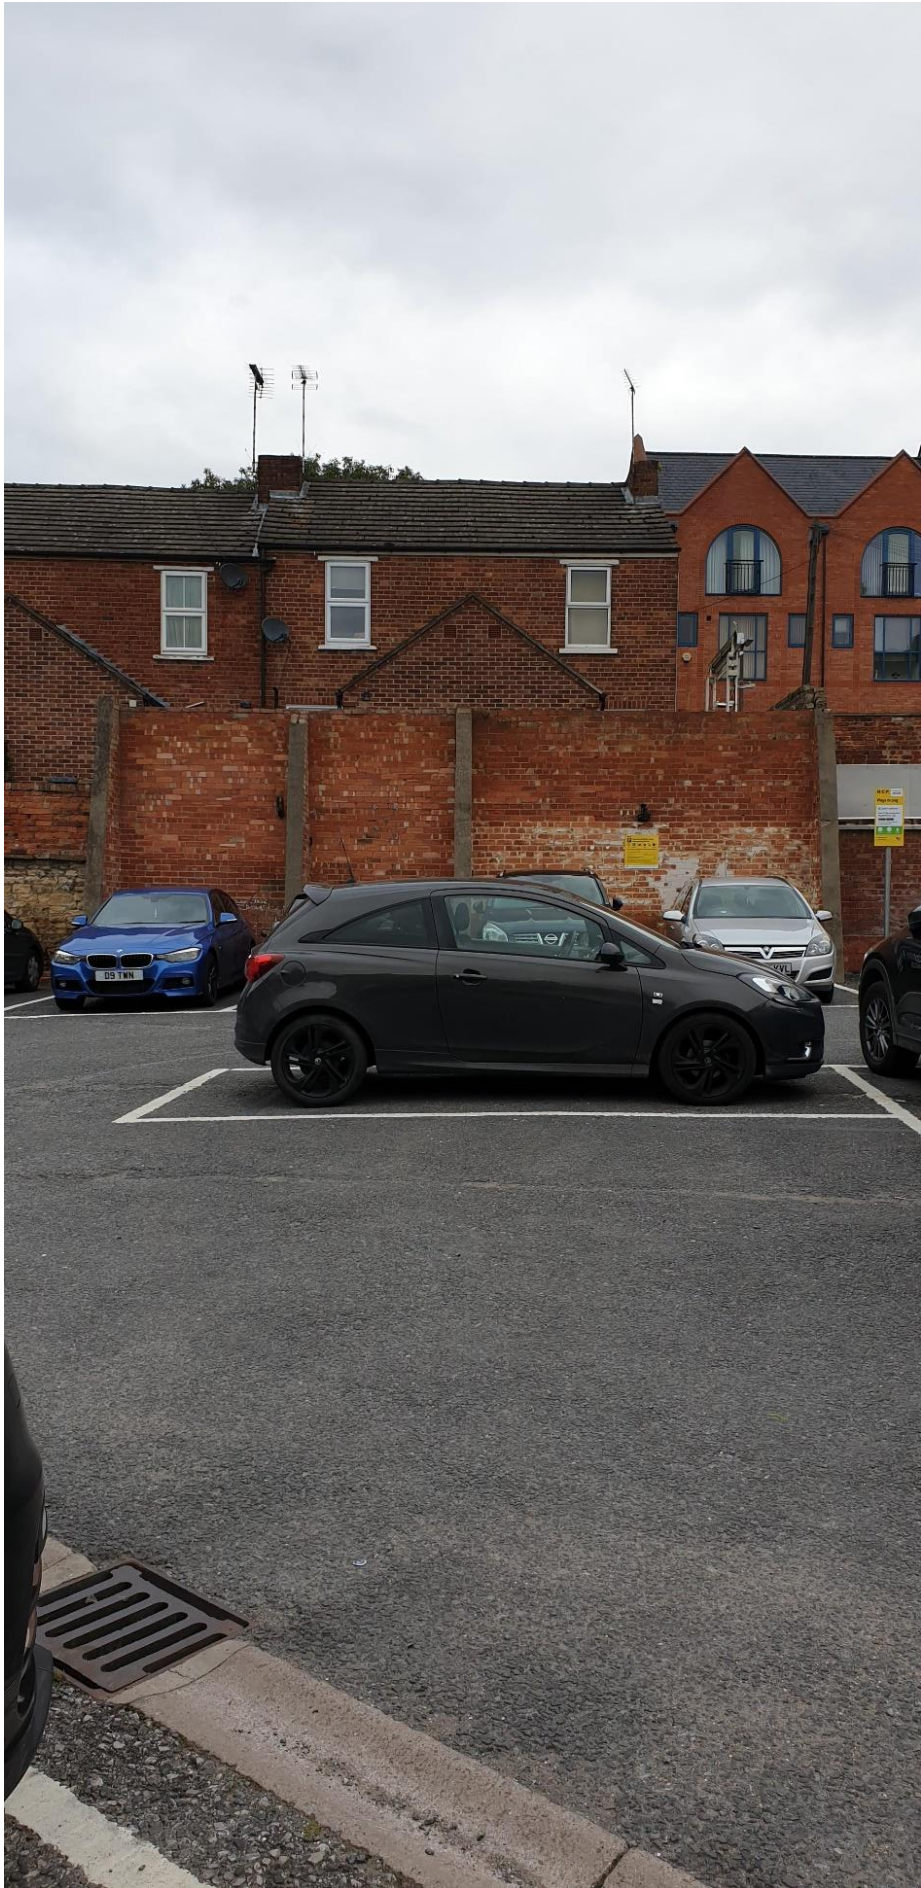

Site Plan

Revised signage scheme

The CCTV Camera on Motherby Lane

Camera Positions

Existing signage (sign on the right to be removed)

West parade entrance signs (welcome sign to be removed and other sign to be positioned further into the site)

Pole mounted signs which would be altered to wall mounted

Entry sign at Motherby Lane entrance to be relocated further into the site