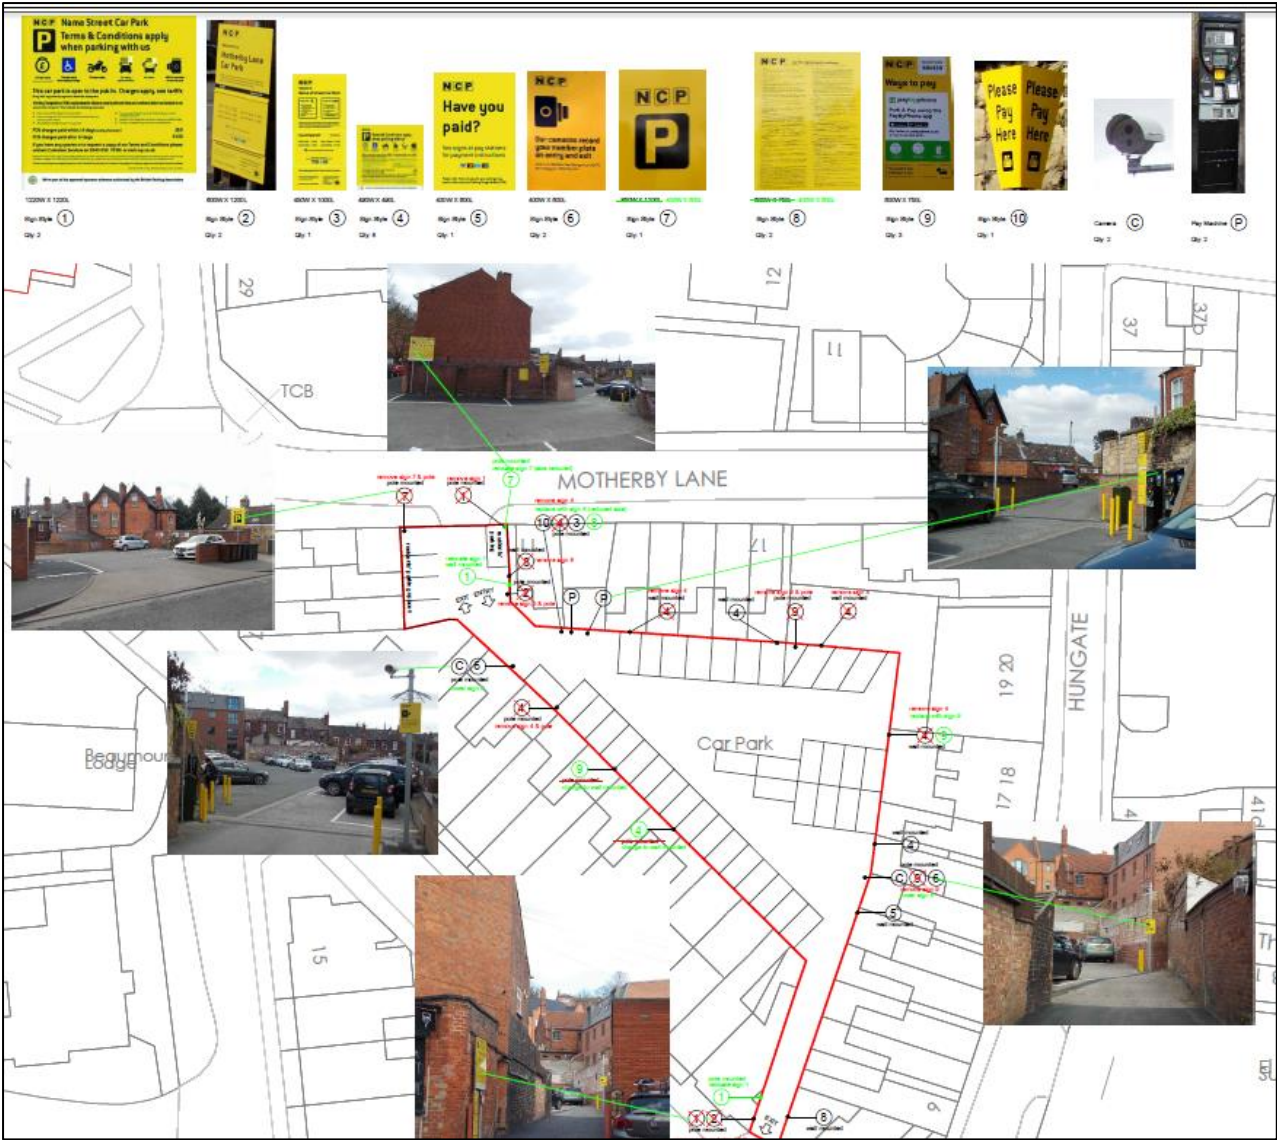

Site Plan

Revised signage scheme

The CCTV Camera on Motherby Lane

Camera Positions

Existing signage (sign on the right to be removed)

West parade entrance signs (welcome sign to be removed and other sign to be positioned further into the site)

Pole mounted signs which would be altered to wall mounted

Entry sign at Motherby Lane entrance to be relocated further into the site